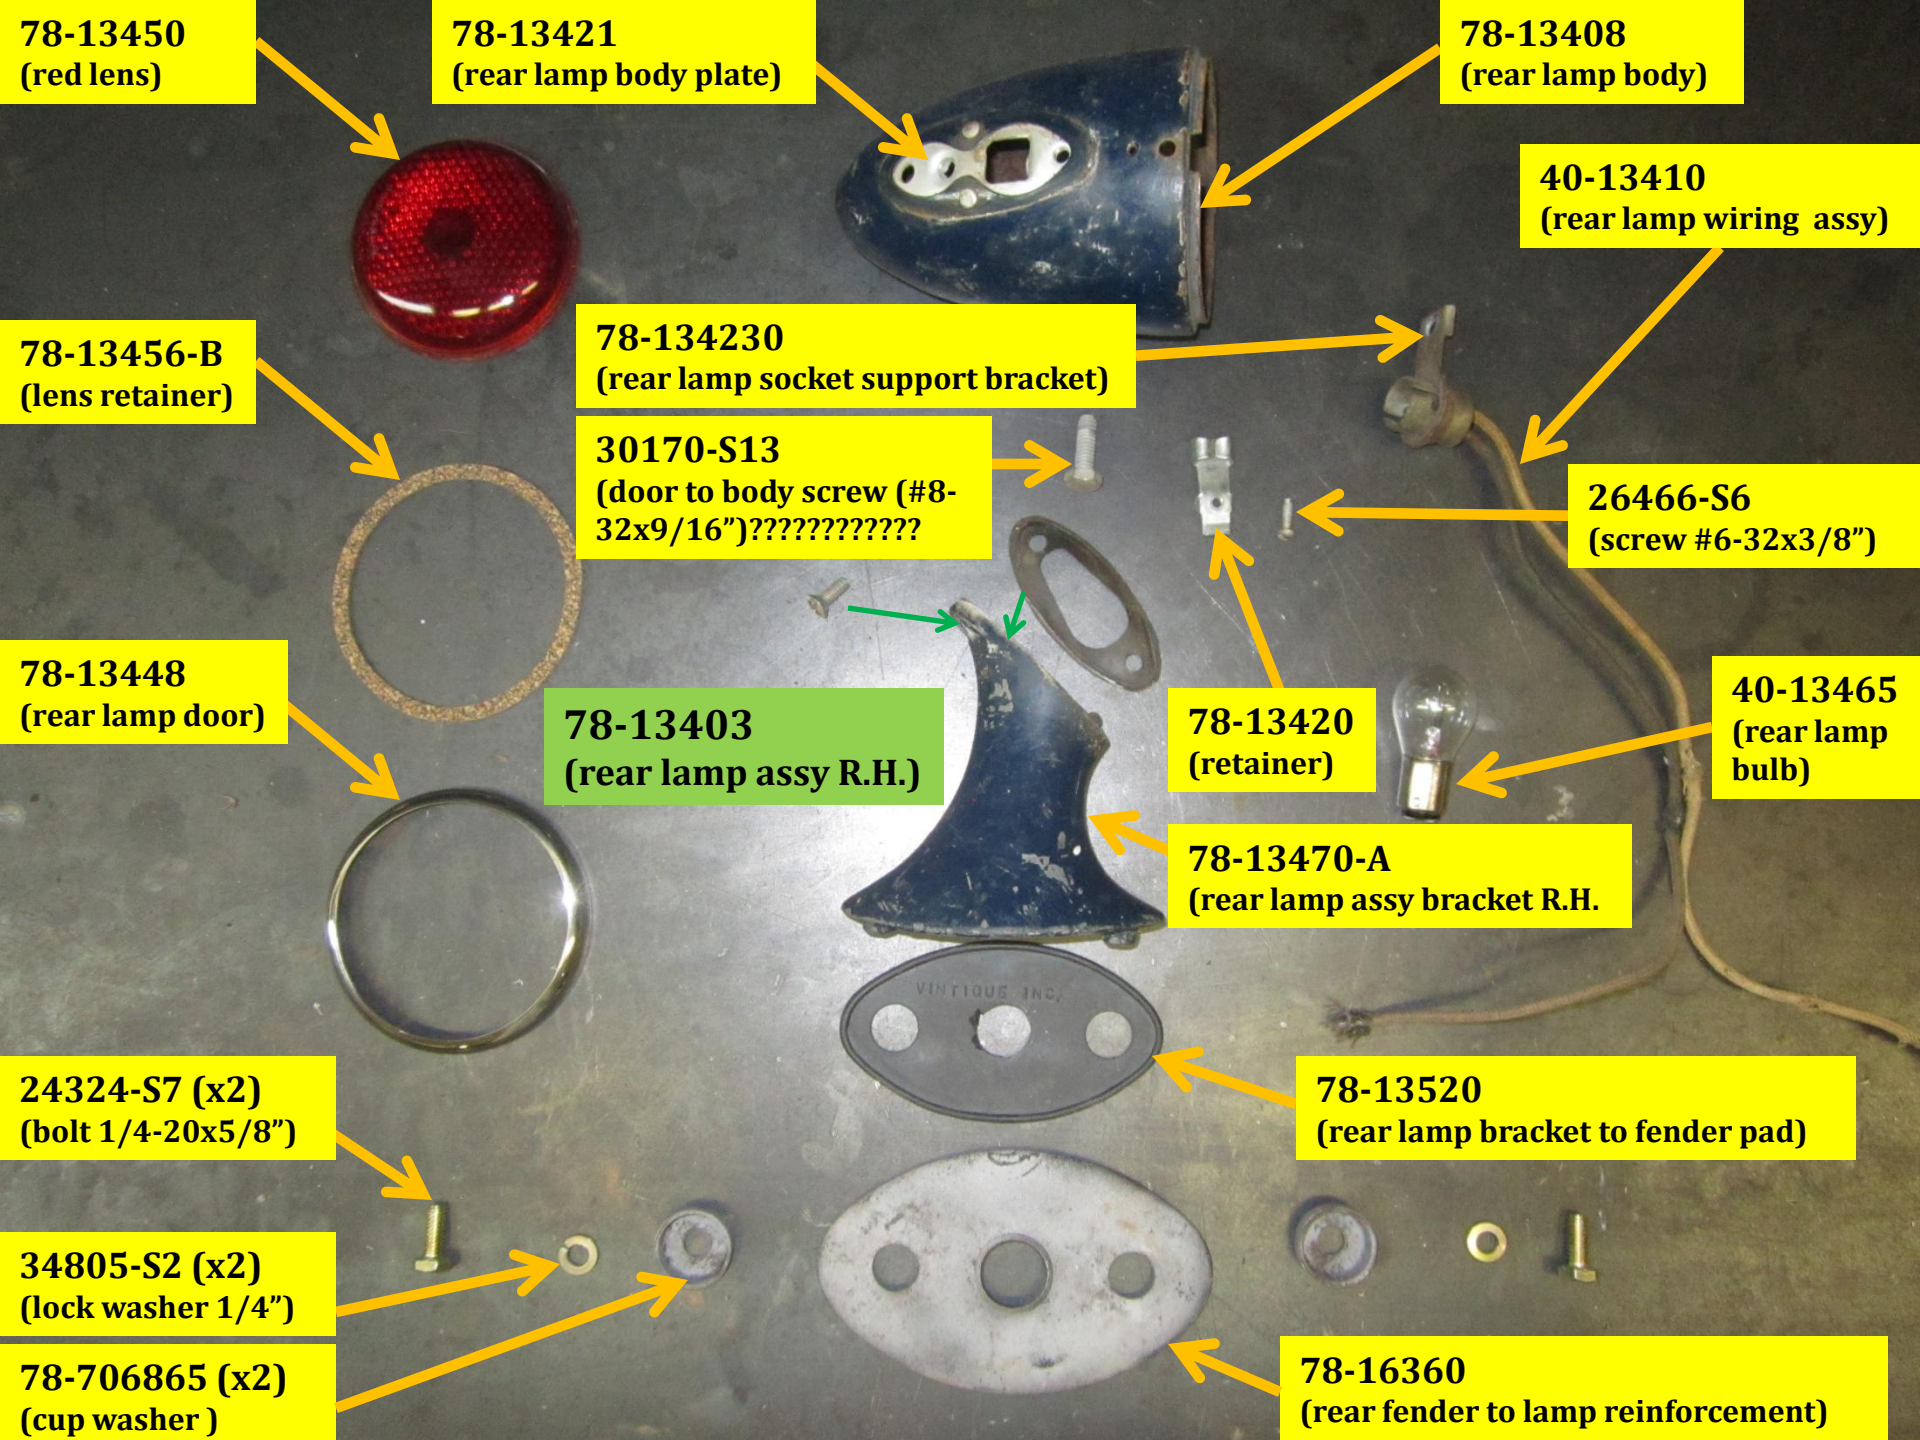

**78-13403**  
**(rear lamp assy R.H.)**

**78-13450**  
(red lens)

**78-13421**  
(rear lamp body plate)

**78-13408**  
(rear lamp body)

**40-13410**  
(rear lamp wiring assy)

**78-13456-B**  
(lens retainer)

**78-134230**  
(rear lamp socket support bracket)

**30170-S13**  
(door to body screw (#8-32x9/16")?????????????)

**26466-S6**  
(screw #6-32x3/8")

**78-13420**  
(retainer)

**40-13465**  
(rear lamp bulb)

**78-13448**  
(rear lamp door)

**78-13403**  
(rear lamp assy R.H.)

**78-13470-A**  
(rear lamp assy bracket R.H.)

**78-13520**  
(rear lamp bracket to fender pad)

**24324-S7 (x2)**  
(bolt 1/4-20x5/8")

**34805-S2 (x2)**  
(lock washer 1/4")

**78-706865 (x2)**  
(cup washer )

**78-16360**  
(rear fender to lamp reinforcement)