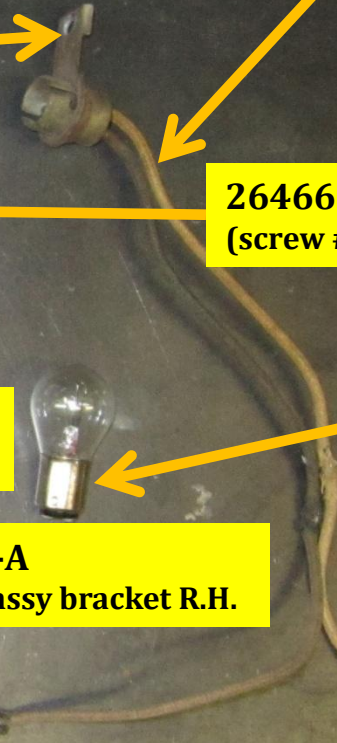

**78-13403**  
**(rear lamp assy R.H.)**

**78-13450**  
(red lens)

**78-13421**  
(rear lamp body plate)

**78-13408**  
(rear lamp body)

**40-13410**  
(rear lamp wiring assy)

**78-13456-B**  
(lens retainer)

**78-134230**  
(rear lamp socket support bracket)

**30170-S13**  
(door to body screw (#8-32x9/16")?????????????)

**26466-S6**  
(screw #6-32x3/8")

**78-13420**  
(retainer)

**40-13465**  
(rear lamp bulb)

**78-13448**  
(rear lamp door)

**78-13403**  
(rear lamp assy R.H.)

**78-13470-A**  
(rear lamp assy bracket R.H.)

**78-13520**  
(rear lamp bracket to fender pad)

**24324-S7 (x2)**  
(bolt 1/4-20x5/8")

**34805-S2 (x2)**  
(lock washer 1/4")

**78-706865 (x2)**  
(cup washer )

**78-16360**  
(rear fender to lamp reinforcement)